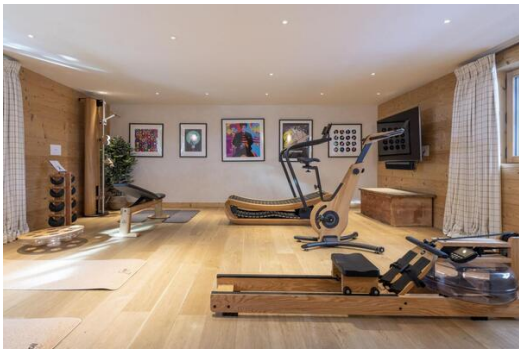

Large chalet in Verbier for rent

Switzerland, Verbier

chalet - REF: TGS-A3603

N° Bedrooms: 9
Mountain view

N° Bathrooms: 8
Air conditioning

N° People: 20
Dishwasher

Parking
Washing machine

M² built: 900 m²
Ski Room

Wifi

Fireplace

Garden View

Activities in resort

Skiing/Snowboarding

Cycling

Cross country skiing

Hiking

Mountain-Biking

Riding

Large chalet in Verbier for rent

Comprising two interconnecting chalets and spanning 900m² of interior living space, Chalet location is secluded yet convenient for accessing the slopes and the resort centre. Accommodating 16 adults and four children in nine bedrooms, this impressive chalet is ideal for families and friends wishing to holiday together in beautiful and luxurious surroundings.

Designed and furnished by well-known London interior designer Gytha Nuttal, the decor incorporates herringbone tweeds, faux fur throws, reclaimed wood and custom-made English furniture as well as state-of-the-art John Cullen lighting. On the first floor are the main living areas which include a cosy living room with a fireplace and two lounge areas. There is also an elegant dining area and a well-equipped kitchen.

The living area leads to a fantastic terrace, furnished with sofas, sun-loungers and set up for al-fresco dining. From here you can admire views of the imposing Mont Blanc Massif. Each of the nine en-suite bedrooms, comprising seven twin/super-king size rooms, one master suite and a quad bunk room ideal for children, also offer dramatic views from their own terrace or balcony.

After a long day on the slopes, there is no better place to relax than in the outstanding private spa area which has a 15 metre pool, outdoor cedar hot tub and hammam. The chalet also has a gym, home cinema and a bar with an impressive adjoining wine cellar.